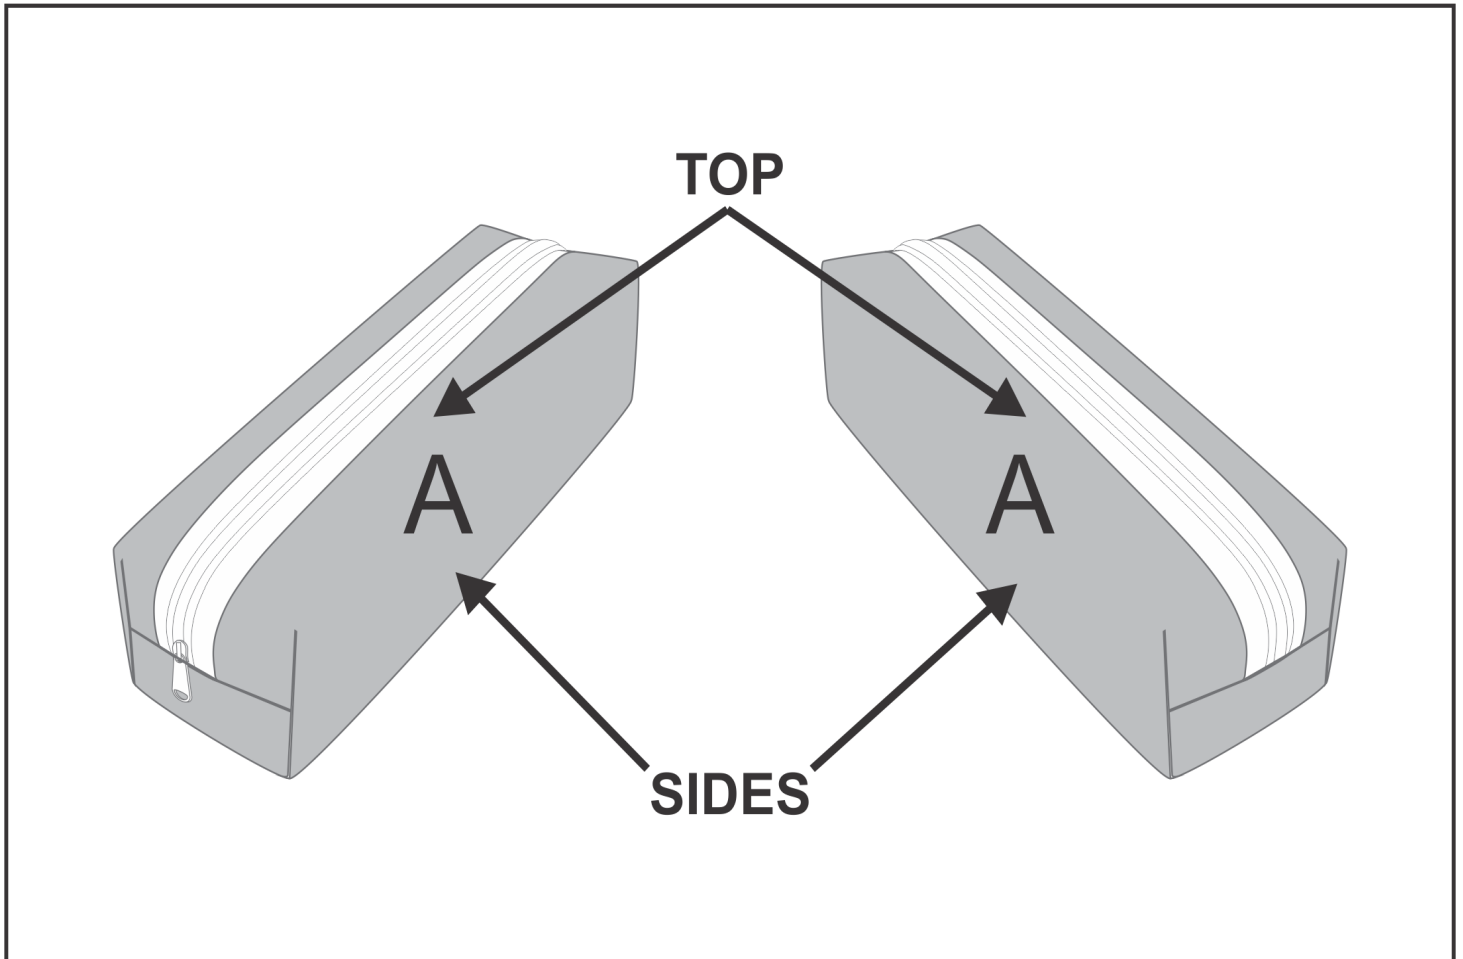

SG-HP-91-G

PPS Hoppla Sketches Pencil Case

Need to know:

Includes 1-Position Sublimation (setup fees apply)

- Please Note: We cannot guarantee 100% logo Alignment on all Brandable Panels.

Branding Options:

Position	Branding Method (Branding Code)	No. of Colours	Dimension
A	Custom Sublimation A (CPSUB-A)	Full Colour	298mm wide x 252mm high